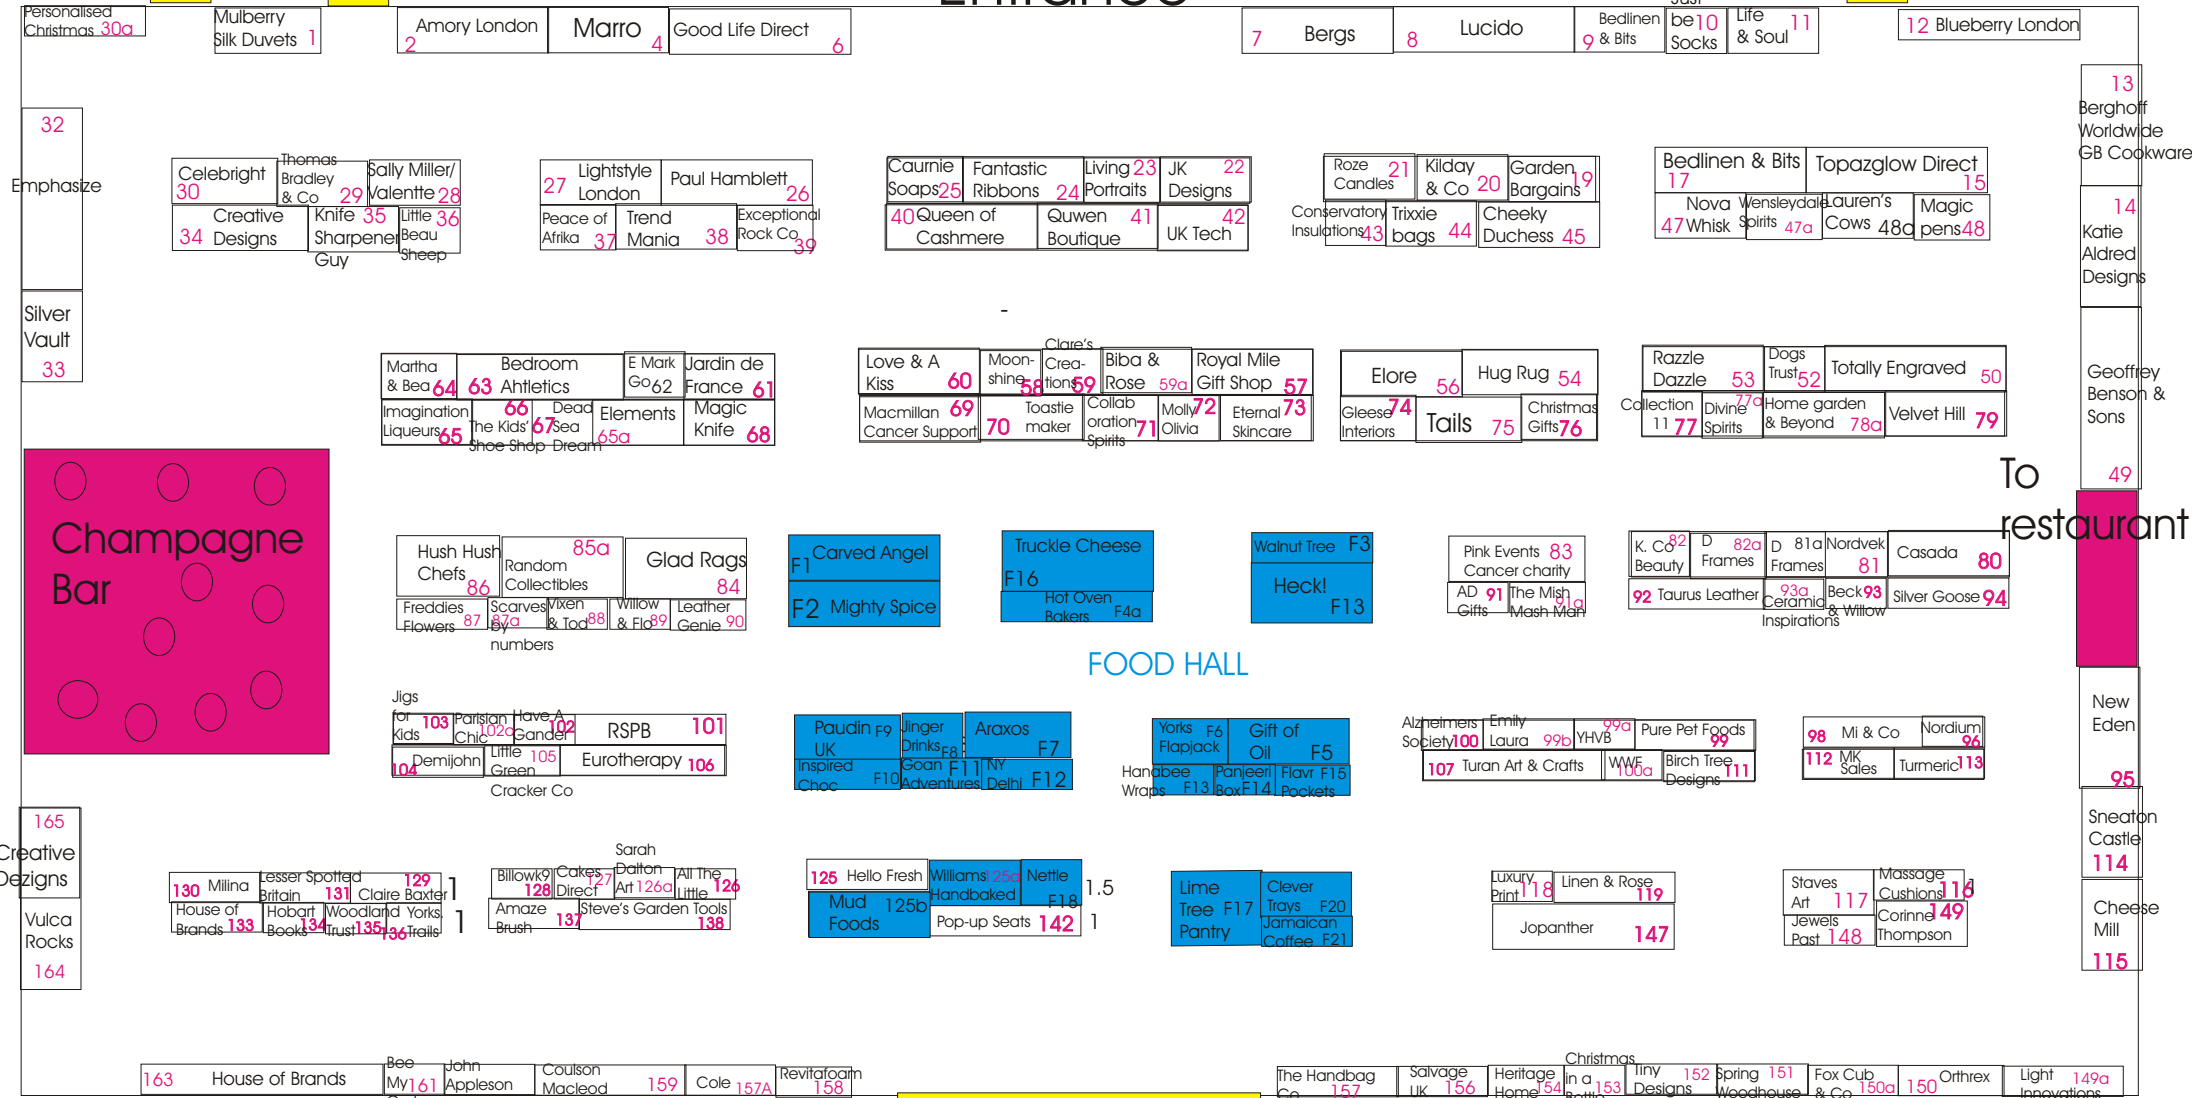

# The Great Yorkshire Christmas Fair

## Thursday 28th November to Sunday 1st December 2024

Door to kitchen

Toilets

Toilets

### Entrance

Glass doors overlooking landscape

Key  Food stand  Door